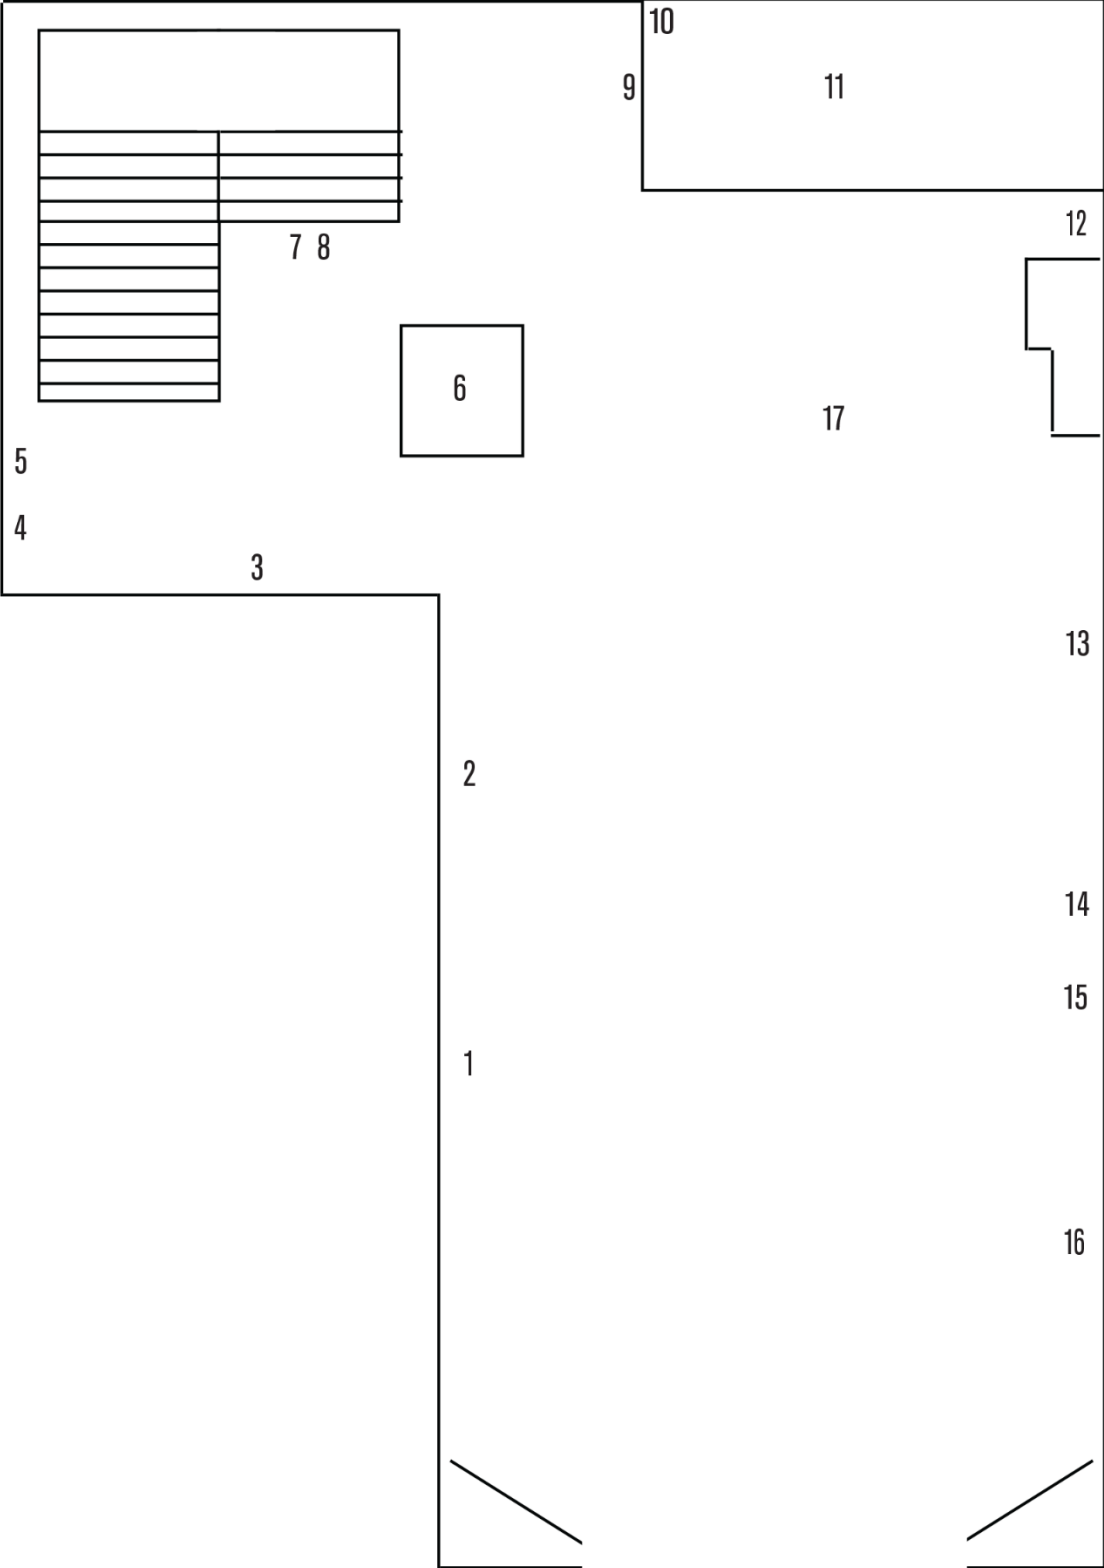

Sideshow

6th - 21st July 2024

Sideshow

List of works, clockwise from door entrance:

1. Aileen Kelly, *Foundation (i)*, 2020, ink and pencil on paper
2. Susan Young, *Oscillate*, 2024, 30 year old shredded documents, outgrown tights, red latex, steel hoop, rusted steel clips
3. Tania Salha, *False Sense Of Security*, 2024, Parian clay
4. Andy Gomez, *Panel With Skull*, 2020, pencil on paper
5. Andy Gomez, *Niche With Football*, 2019, pencil on paper
6. Tom Witherick, *Scones*, 2024, bits and pieces
7. Aileen Kelly, *Inhale*, 2010, cotton stitch on paper
8. Aileen Kelly, *Exhale*, 2010, cotton stitch on paper
9. Tania Salha, *Black Omen*, 2024, black Parian clay
10. Andy Gomez, *Torso*, 2020, pencil on paper
11. Ellie Reid, From the series *You Follow me Around*, 2011-2024, plaiton
12. Matt Foster, *Compression*, 2024, wood, steel, iron, paint, piano keys
13. Rachael Causer, *After Lodge*, 2024, pencil and water colour on paper
14. Diana Wolzak, *Emblem and Myth*, 2020/24, scourers and cotton thread
15. Diana Wolzak, *Myth and Emblem*, 2017/24, baked beans catering tin, scourers, wool
16. Carolyn Whittaker, *Still Red* series, 2024, melted ice, watercolour on Bockingford paper
17. *(To be hung at private view only)* Carolyn Whittaker, *Not Blue*, 2024, ice, watercolour, Bockingford paper